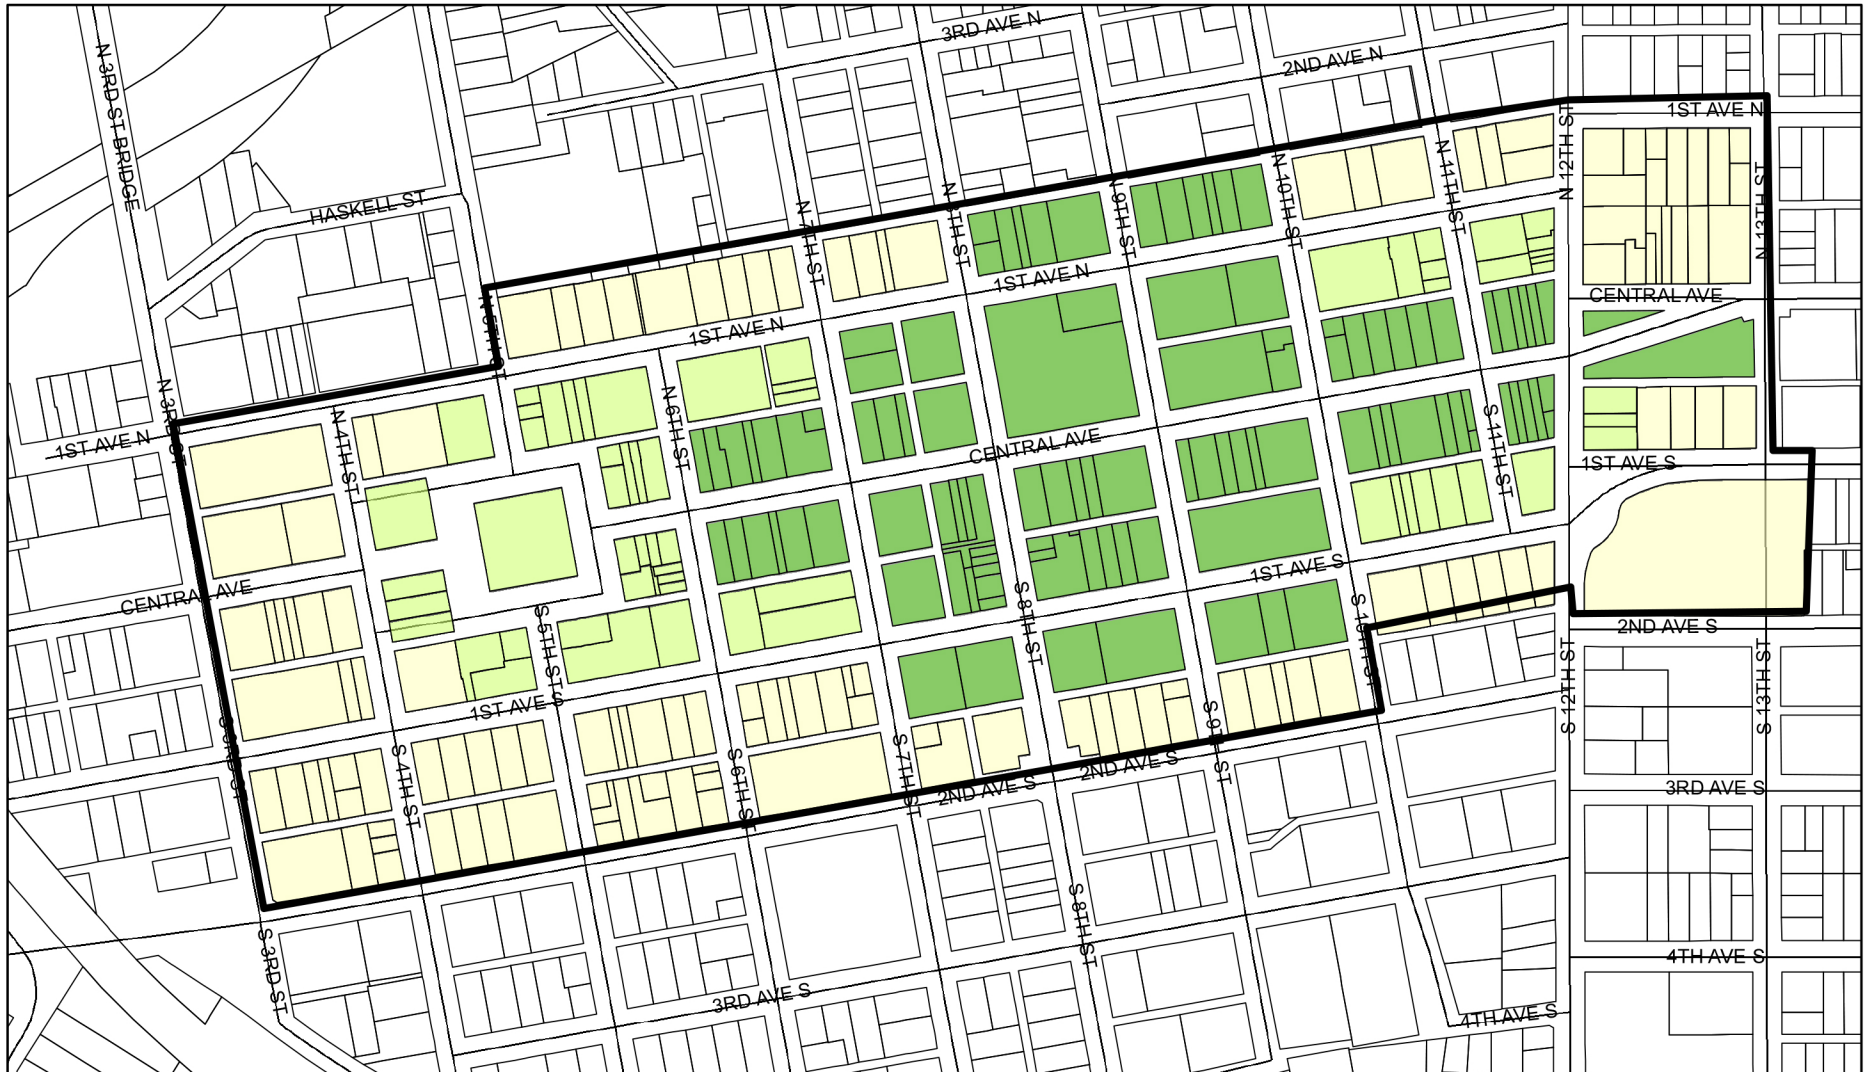

# Downtown Fort Dodge Self-Supported Municipal Improvement District (SSMID)

## Legend

-  Area 3: \$4.00 Assessment per \$1,000 Value
-  Area 2: \$2.50 Assessment per \$1,000 Value
-  Area 1: \$1.00 Assessment per \$1,000 Value

1 inch = 400 feet